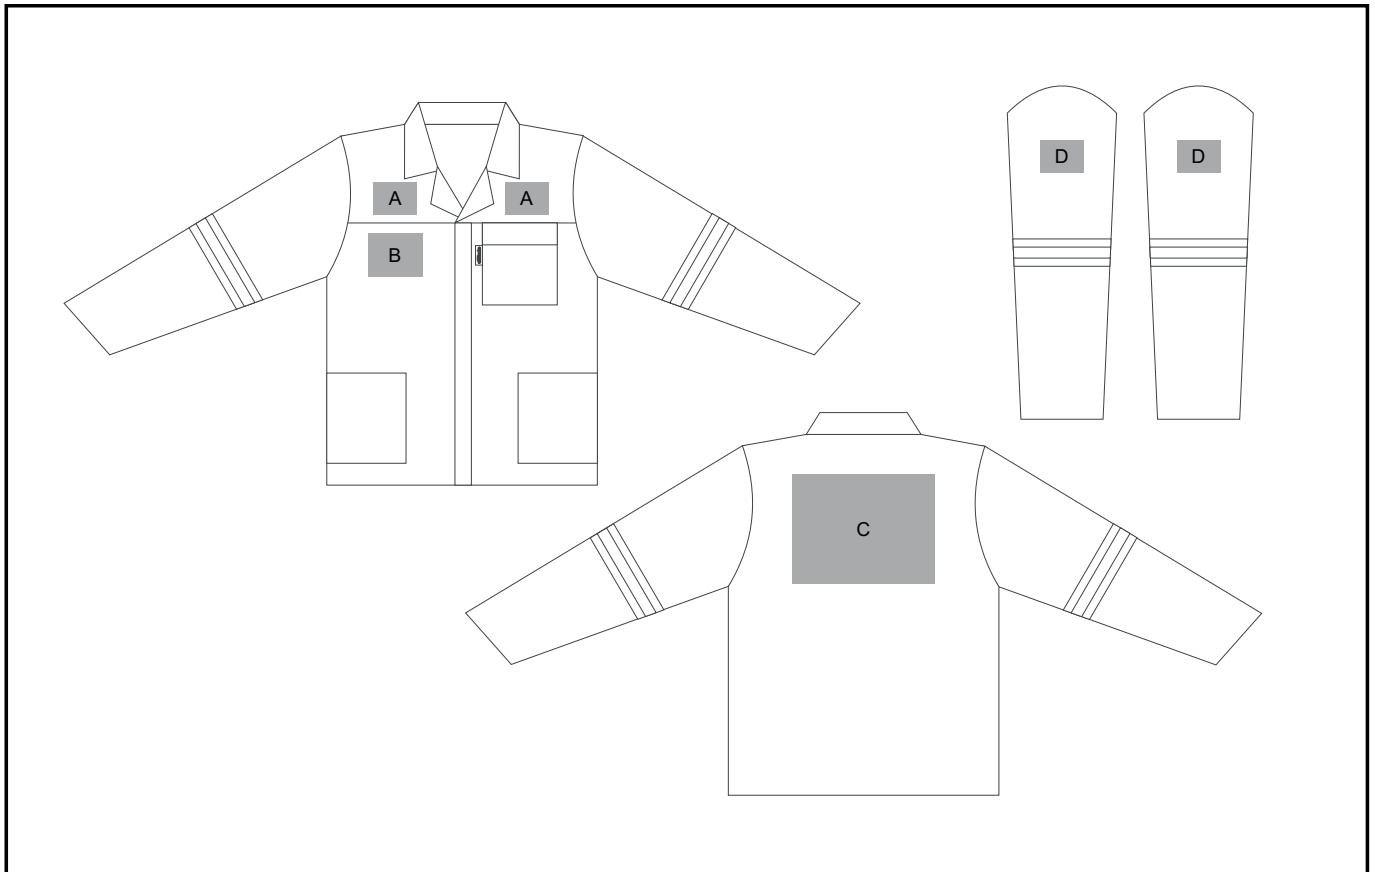

# ALT-11031

TECHNICIAN 100% COTTON CONTI SUIT REFLECTIVE ARMS  
& LEGS - YELLOW TAPE

### **Position A**

1. Screen Print (SA) - 1 colour  
Size: 70mm wide x 30mm high
2. Embroidery (EMB) - 9 colours  
Size: 80mm wide x 60mm high

### **Position B**

1. Screen Print (SA) - 6 colour  
Size: 220mm wide x 200mm high
2. Embroidery (EMB) - 9 colours  
Size: 200mm wide x 200mm high

### **Position D**

1. Screen Print (SA) - 2 colour  
Size: 60mm wide x 60mm high
2. Embroidery (EMB) - 9 colours  
Size: 80mm wide x 60mm high